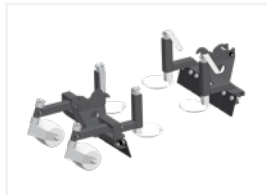

S100 Multi-Stone Grab

Standard Gripping Jaws:

- Dead Weight (without jaws): 45 kg
- Load Capacity: 150 kg
- Gripping Range: 0 - 120 cm

S100 Gripping Jaws Multi-Stone Grab

Special Gripping Jaws:

Turf Stone Jaw 1 layer

Turf Stone Jaw 2 layers

Boulder Jaw

Palisade Jaw rotatable

Rubber Jaw 30 cm long

Paver Stack Jaw

Set Slab Jaw

Gripping Adjustment

Universal Jaw

Accessories:

2 Stop Brackets (incl.)

Metal Blade

Rubber Attachment, white