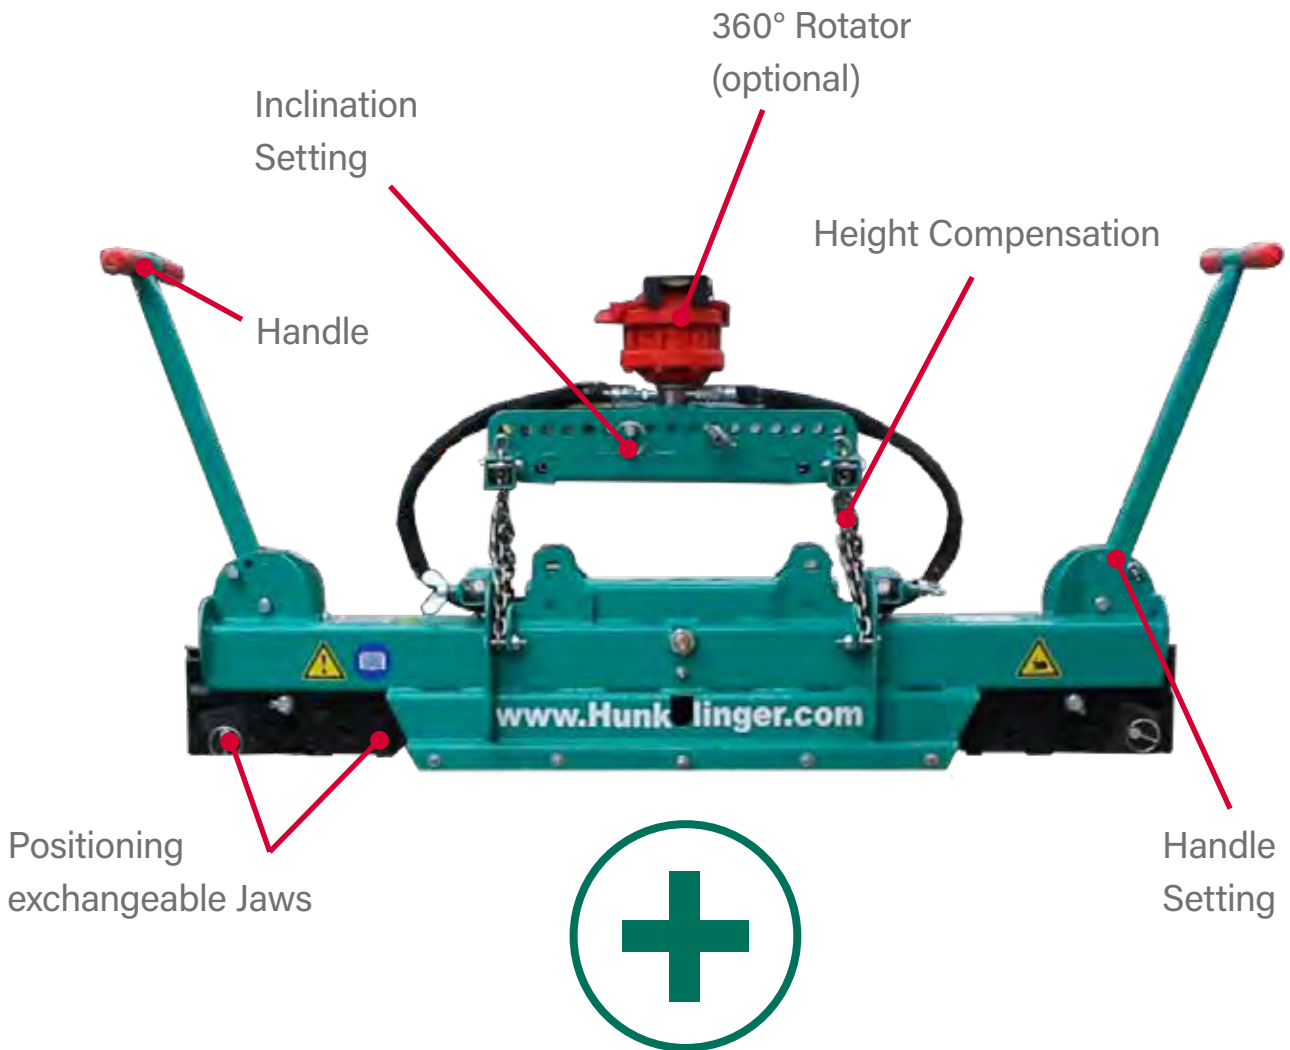

S400 Multi Stone Grab

Standard Gripping Jaws:

- Dead Weight (without jaws:) 110 kg
- Load Capacity: 400 kg
- Gripping Range: 0 - 162

S400 Gripping Jaws Multi Stone Grab

Special Gripping Jaws:

Accessories: